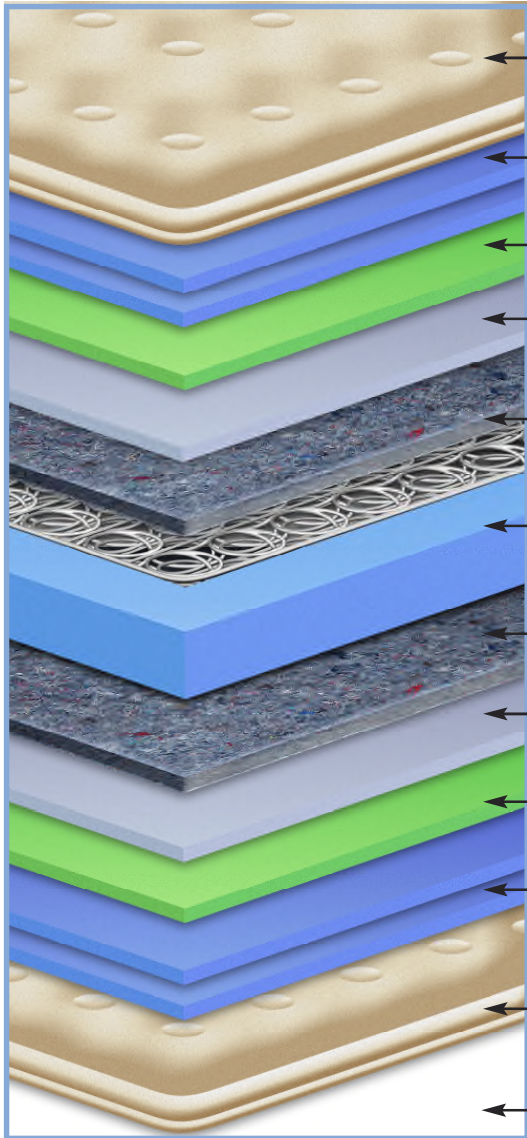

RESTONIC®

COMFORTCARE JENNA PLUSH (2-Sided)

- 2" Deep Luxurious 12-Needle Quilt Construction with Marvelous Middle and "Traditional" Knit Fabric
- 2" CertiPur® Certified Comfort Soft Foam
- 1/2" CertiPur® Certified High Density Support Foam
- 1" Regenerist™ - Diocrystal infused memory foam enhances relaxation, increases energy, improves sleep quality
- Heavy Duty Insulator Pad
- 6" 420 FE 13 Gauge Tempered Bonnell Innerspring
- Heavy Duty Insulator Pad
- 1" Regenerist™ - Diocrystal infused memory foam enhances relaxation, increases energy, improves sleep quality
- 1/2" CertiPur® Certified High Density Support Foam
- 2" CertiPur® Certified Comfort Soft Foam
- 2" Deep Luxurious 12-Needle Quilt Construction with Marvelous Middle and "Traditional" Knit Fabric
- Includes 8 Handles

- Steel Semi-Flex High Profile Box Spring
- Solid 1x3 Wood Frame Construction

Warranty - 10 Year NPR

Twin

Full

Queen

King