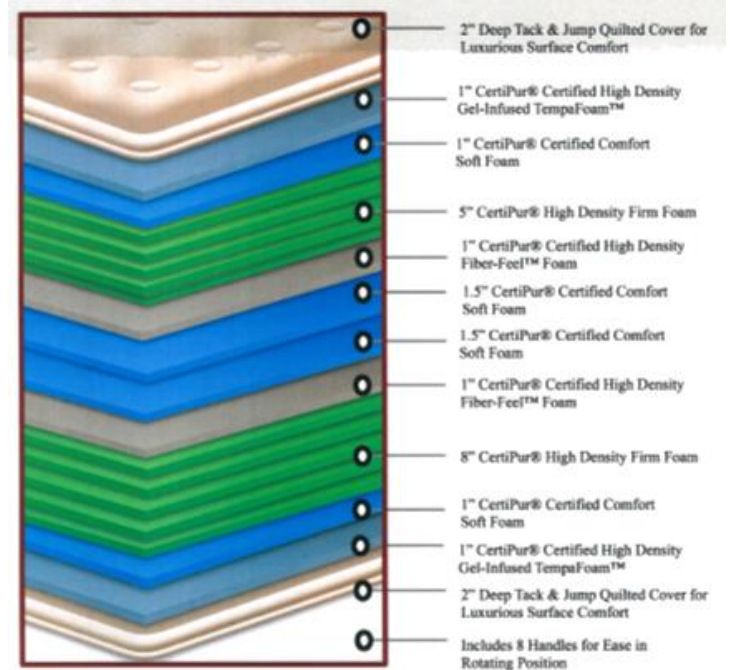

BEDSIDE MATTERS

CLARE BEDDING MFG.

Escanaba, MI

BEDDING NEWS

NEW ComfortCare® 80TH Anniversary Bed

The new Comfort Care 80th Anniversary Collection to commemorate Restonic's 80th year is now available. The CC 80th Collection will replace the Pearl LF & ET which will be phased out by December 31st 2017.

All three mattresses are same height and same cost. Call your sales rep for intro specials.

HYBRID ✦ POCKET COIL ✦ MEMORY FOAM
3 TECHNOLOGIES TO CHOOSE FROM

HYBRID

MEMORY FOAM

POCKET COIL

NEW FOUNDATION SKU#

We now have separate SKU# for our boxsprings. The new SKU's allow our vendors to select based on the border color and specific height based on mattress selection. Please begin using the new SKU's when ordering foundations as soon as possible.