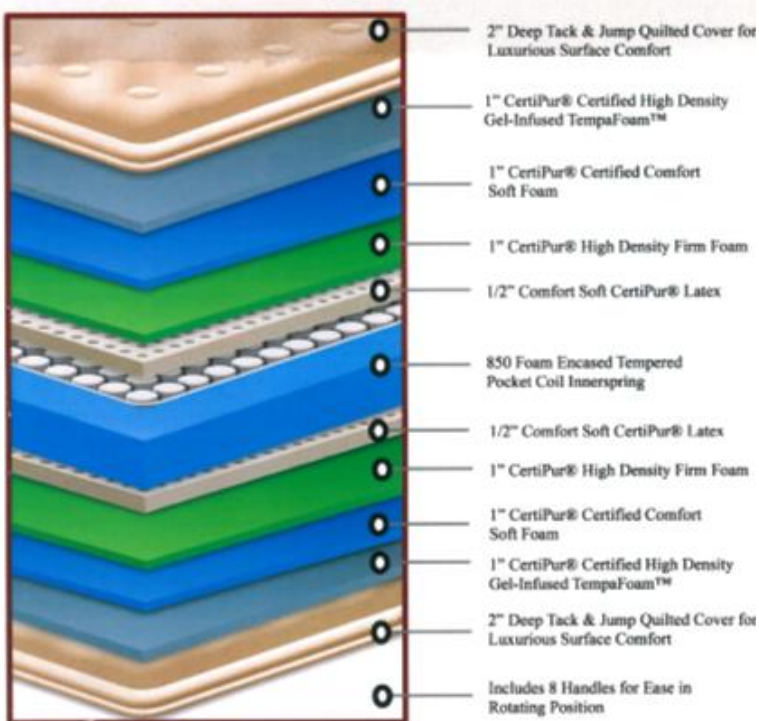

BEDSIDE MATTERS

CLARE BEDDING MFG.

Escanaba, MI

BEDDING NEWS

NEW ComfortCare® 80TH Anniversary Bed

The new Comfort Care 80th Anniversary Collection to commemorate Restonic's 80th year is now available. The CC 80th Collection will replace the Pearl LF & ET which will be phased out by December 31st 2017.

All three mattresses are same height and same cost. Call your sales rep for intro specials.

HYBRID ✦ POCKET COIL ✦ MEMORY FOAM
3 TECHNOLOGIES TO CHOOSE FROM

HYBRID

MEMORY FOAM

POCKET COIL

NEW FOUNDATION SKU#

We now have separate SKU# for our boxsprings. The new SKU's allow our vendors to select based on the border color and specific height based on mattress selection. Please begin using the new SKU's when ordering foundations as soon as possible.