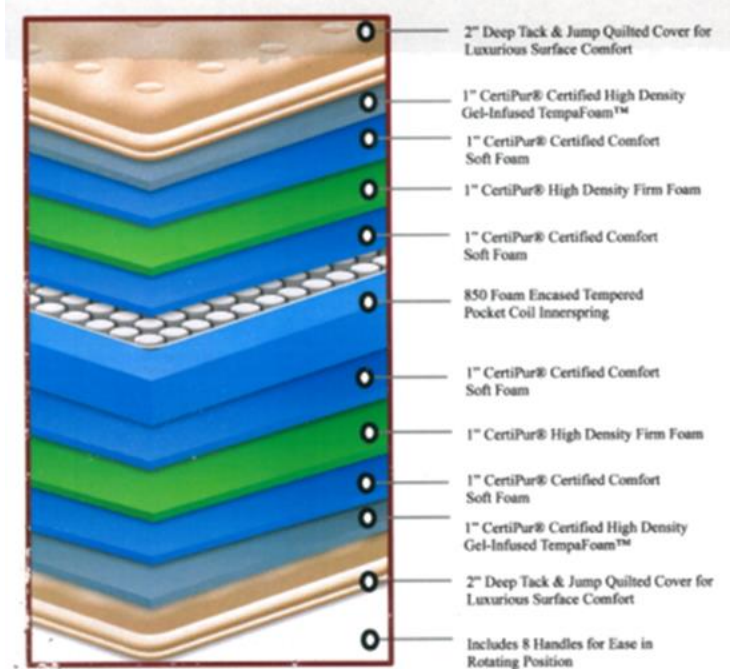

BEDSIDE MATTERS

CLARE BEDDING MFG.

Escanaba, MI

BEDDING NEWS

NEW ComfortCare® 80TH Anniversary Bed

The new Comfort Care 80th Anniversary Collection to commemorate Restonic's 80th year is now available. The CC 80th Collection will replace the Pearl LF & ET which will be phased out by December 31st 2017.

All three mattresses are same height and same cost. Call your sales rep for intro specials.

HYBRID ✦ POCKET COIL ✦ MEMORY FOAM
3 TECHNOLOGIES TO CHOOSE FROM

HYBRID

MEMORY FOAM

POCKET COIL

NEW FOUNDATION SKU#

We now have separate SKU# for our boxsprings. The new SKU's allow our vendors to select based on the border color and specific height based on mattress selection. Please begin using the new SKU's when ordering foundations as soon as possible.

- #1200 – CC Collection Semi-Flex – Brown
- #1201 – CC Collection Semi-Flex LP – Brown
- #1202 – CCS Collection Semi-Flex – Blue
- #1203 – CCS Collection Semi-Flex LP – Blue
- #1204 – TC Collection Semi-Flex – Black
- #1205 – TC Collection Semi-Flex LP – Black
- #1206 – Promo Collection Wood – Grey
- #1207- Promo Collection Wood LP - Grey